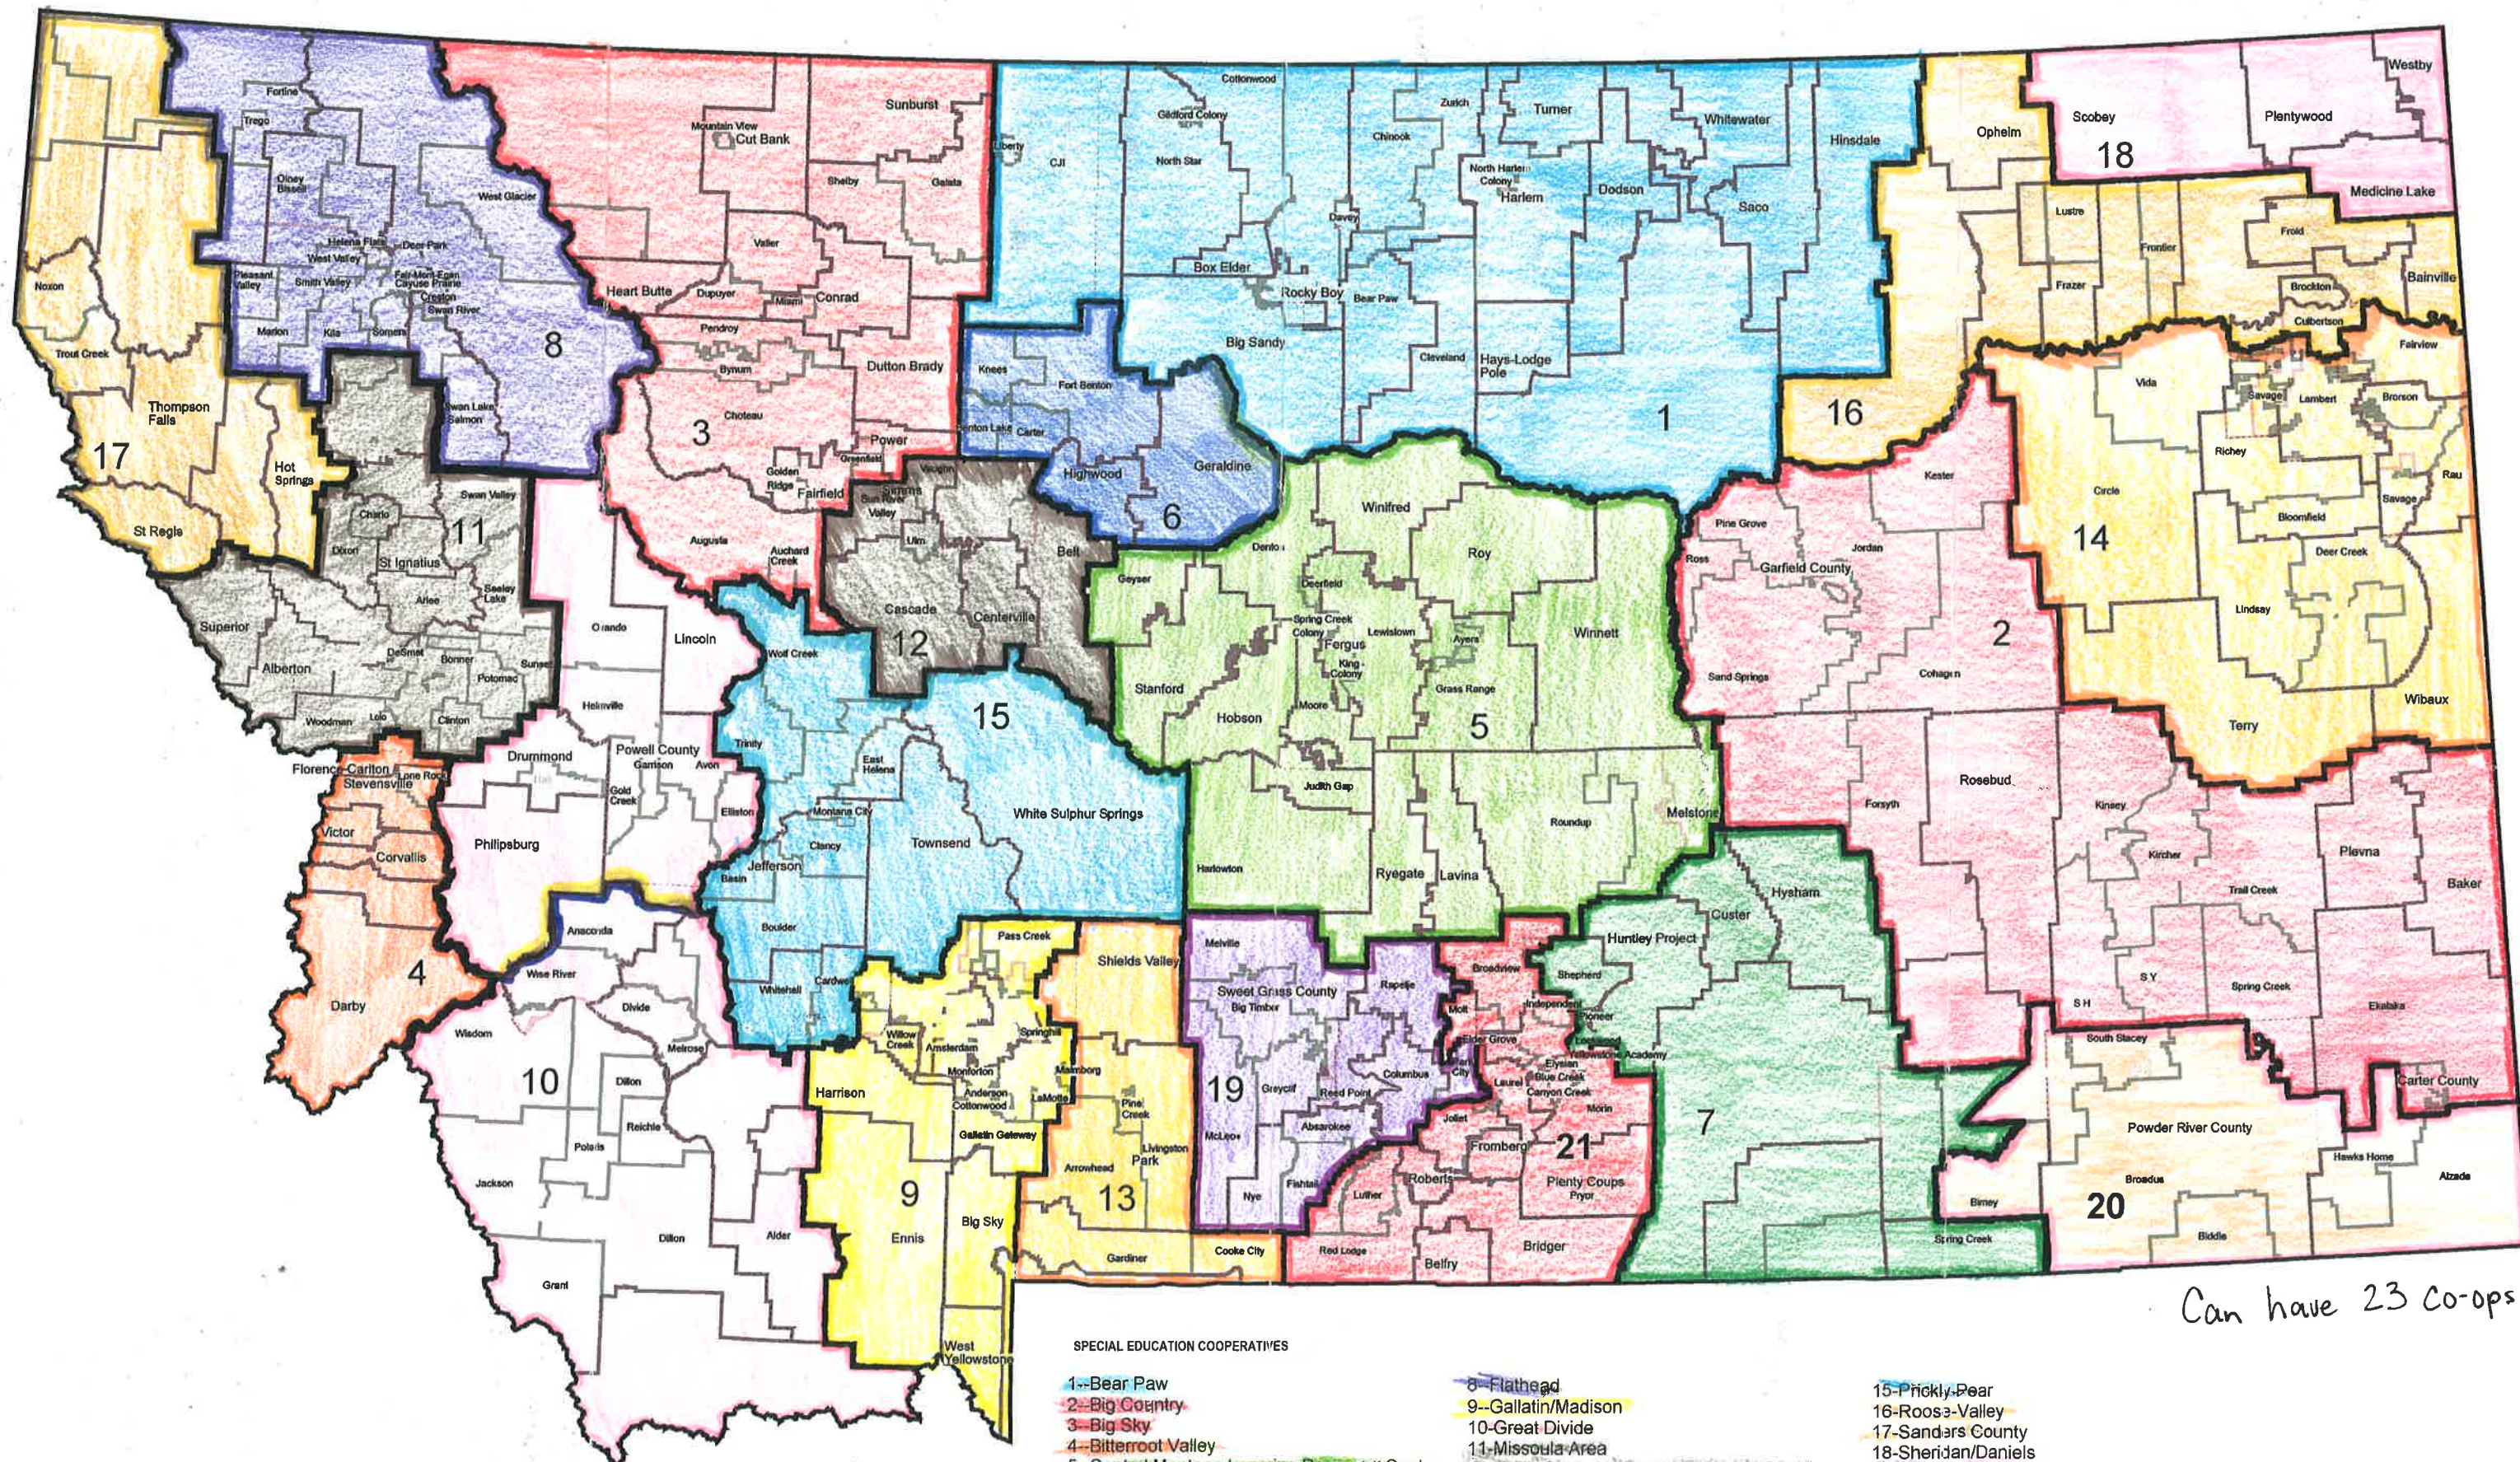

Special Education Cooperative Member Districts

SPECIAL EDUCATION COOPERATIVES

- 1--Bear Paw
- 2--Big Country
- 3--Big Sky
- 4--Bitterroot Valley
- 5--Central Montana Learning Resource Center
- 6--Chouteau County Joint Services
- 7--Eastern Yellowstone Special Services
- 8--Flathead
- 9--Gallatin/Madison
- 10--Great Divide
- 11--Missoula Area
- 12--North Central Learning Resource Center
- 13--Park County
- 14--Prairie View
- 15--Prickly Pear
- 16--Roosevelt Valley
- 17--Sanders County
- 18--Sheridan/Daniels
- 19--Stillwater/Sweet Grass
- 20--Tri-County
- 21--Yellowstone/West Carbon County

Can have 23 co-ops